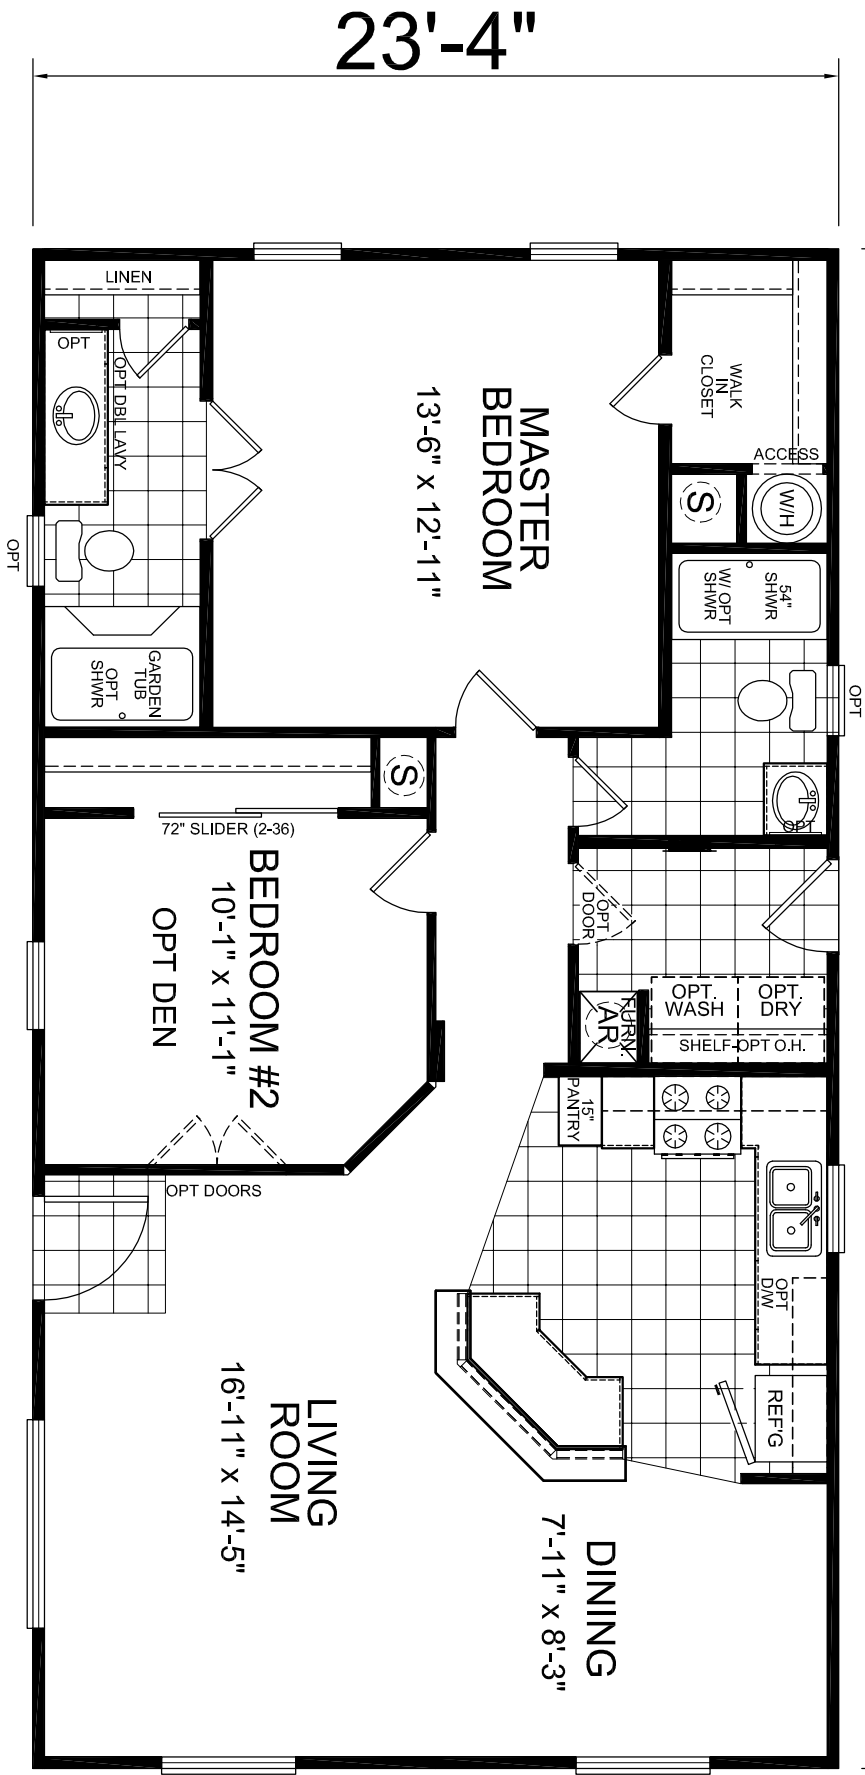

44'

**MODEL LT2444**  
 TOTAL AREA: 1026 SQ. FT.  
 2 BEDROOM, 2 BATH

INFORMATION ON THIS LITERATURE MAY VARY FROM THE ACTUAL HOME. WE RESERVE THE RIGHT TO MAKE CHANGES AT ANY TIME, WITHOUT NOTICE OR OBLIGATION.